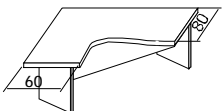

**desk**  
code 080902  
L80\*80\*H75cm  
finishing 42, 43, 45  
49,- €

**desk**  
code 080903  
L120\*80\*H75cm  
finishing 42, 43, 45  
64,- €

**desk**  
code 080905  
L138\*80\*H75cm  
finishing 42, 43, 45  
69,- €

**desk**  
cod 080906  
L160\*80\*H75cm  
finishing 42, 43, 45  
74,- €

**right/left curved desk**  
code 080913 D/S  
L118\*160\*H75cm  
finishing 42, 43, 45  
110,- €

**right/left curved desk**  
code 080915 D/S  
L138\*160\*H75cm  
finishing 42, 43, 45  
119,- €