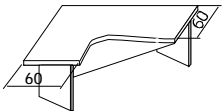

**desk**  
code 080902  
L80\*80\*H75cm  
finishing 42, 43, 45  
49,- €

**desk**  
code 080903  
L120\*80\*H75cm  
finishing 42, 43, 45  
64,- €

**desk**  
code 080905  
L138\*80\*H75cm  
finishing 42, 43, 45  
69,- €

**desk**  
cod 080906  
L160\*80\*H75cm  
finishing 42, 43, 45  
74,- €

**right/left curved desk**  
code 080913 D/S  
L118\*160\*H75cm  
finishing 42, 43, 45  
110,- €

**right/left curved desk**  
code 080915 D/S  
L138\*160\*H75cm  
finishing 42, 43, 45  
119,- €