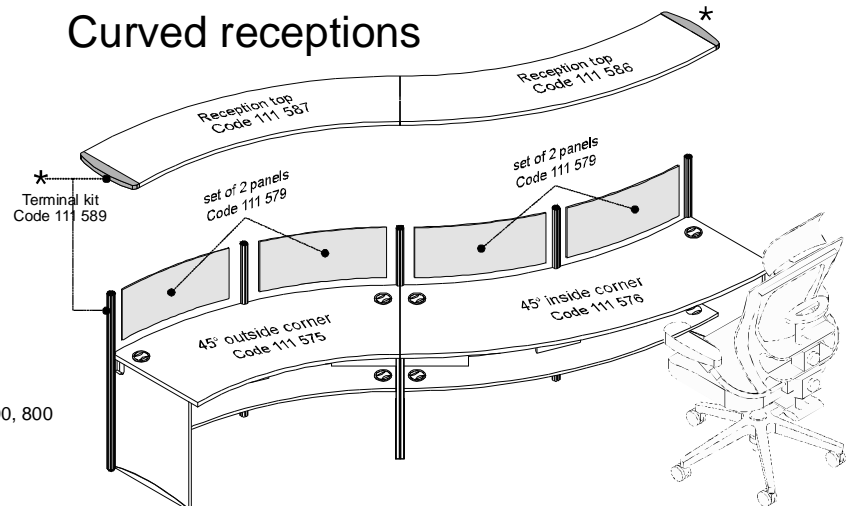

45° inside angle
completed with art. 579
and art. 587.
code 111576
L207*78*109,5cm
finishing 080, 800, 810, 820
504,70 €

reception
completed with
code 111570
L100*64*109,5cm
finishing 080, 800, 810, 820
287,70 €
art. 577 and art. 583.
code 111572
L120*64*109,5cm
301,10 €

45° reception top
code 111587
L174,5*40*2,5cm
finishing 100, 150, 250, 400, 800
47,10 €

90° outside angle
completed with art. 585.
code 111580
L76*76*109,5cm
finishing 080, 800, 810, 820
323,50 €

90° outside reception top
code 111585
L94/94*40*2,5cm
finishing 100, 150, 250, 400, 800
38,70 €

90° inside angle
completed with art. 586.
code 111581
L94*94*109,5cm
finishing 080, 800, 810, 820
288,80 €

90° inside reception top
code 111586
L52/52*40*2,5cm
finishing 100, 150, 250, 400, 800
19,10 €

Terminal kit
code 111589
L6*40*2,5cm
finishing 000
145,20 €

available
on request

Examples of compositions Angular and linear receptions

Curved receptions

Finishing

top finishing

top finishing, materials

frontal panel finishing