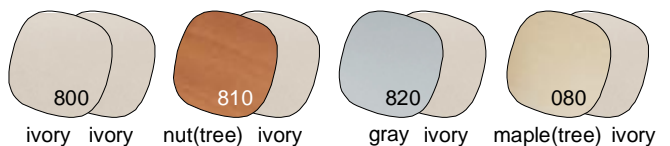

90° inside angle
completed with art. 586.
code 111581
L94*94*109,5cm
finishing 080, 800, 810, 820
288,80 €

90° inside reception top
code 111586
L52/52*40*2,5cm
finishing 100, 150, 250, 400, 800
19,10 €

Terminal kit
code 111589
L6*40*2,5cm
finishing 000
145,20 €

available
on request

Examples of compositions Angular and linear receptions

Curved receptions

Finishing

top finishing

top finishing, materials

frontal panel finishing