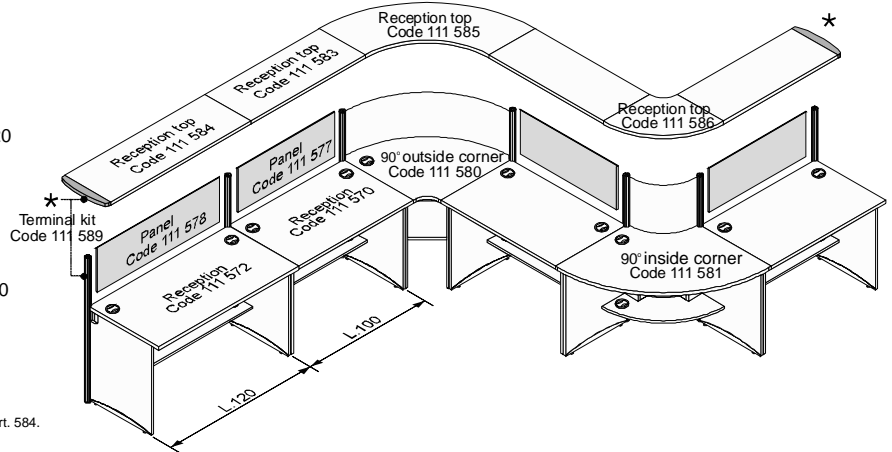

45° reception top
code 111587
L174,5*40*2,5cm
finishing 100, 150, 250, 400, 800
47,10 €

90° outside angle
completed with art. 585.
code 111580
L76*76*109,5cm
finishing 080, 800, 810, 820
323,50 €

90° outside reception top
code 111585
L94/94*40*2,5cm
finishing 100, 150, 250, 400, 800
38,70 €

90° inside angle
completed with art. 586.
code 111581
L94*94*109,5cm
finishing 080, 800, 810, 820
288,80 €

90° inside reception top
code 111586
L52/52*40*2,5cm
finishing 100, 150, 250, 400, 800
19,10 €

Terminal kit
code 111589
L6*40*2,5cm
finishing 000
145,20 €

available
on request

Examples of compositions Angular and linear receptions

Curved receptions

Finishing

top finishing

top finishing, materials

frontal panel finishing